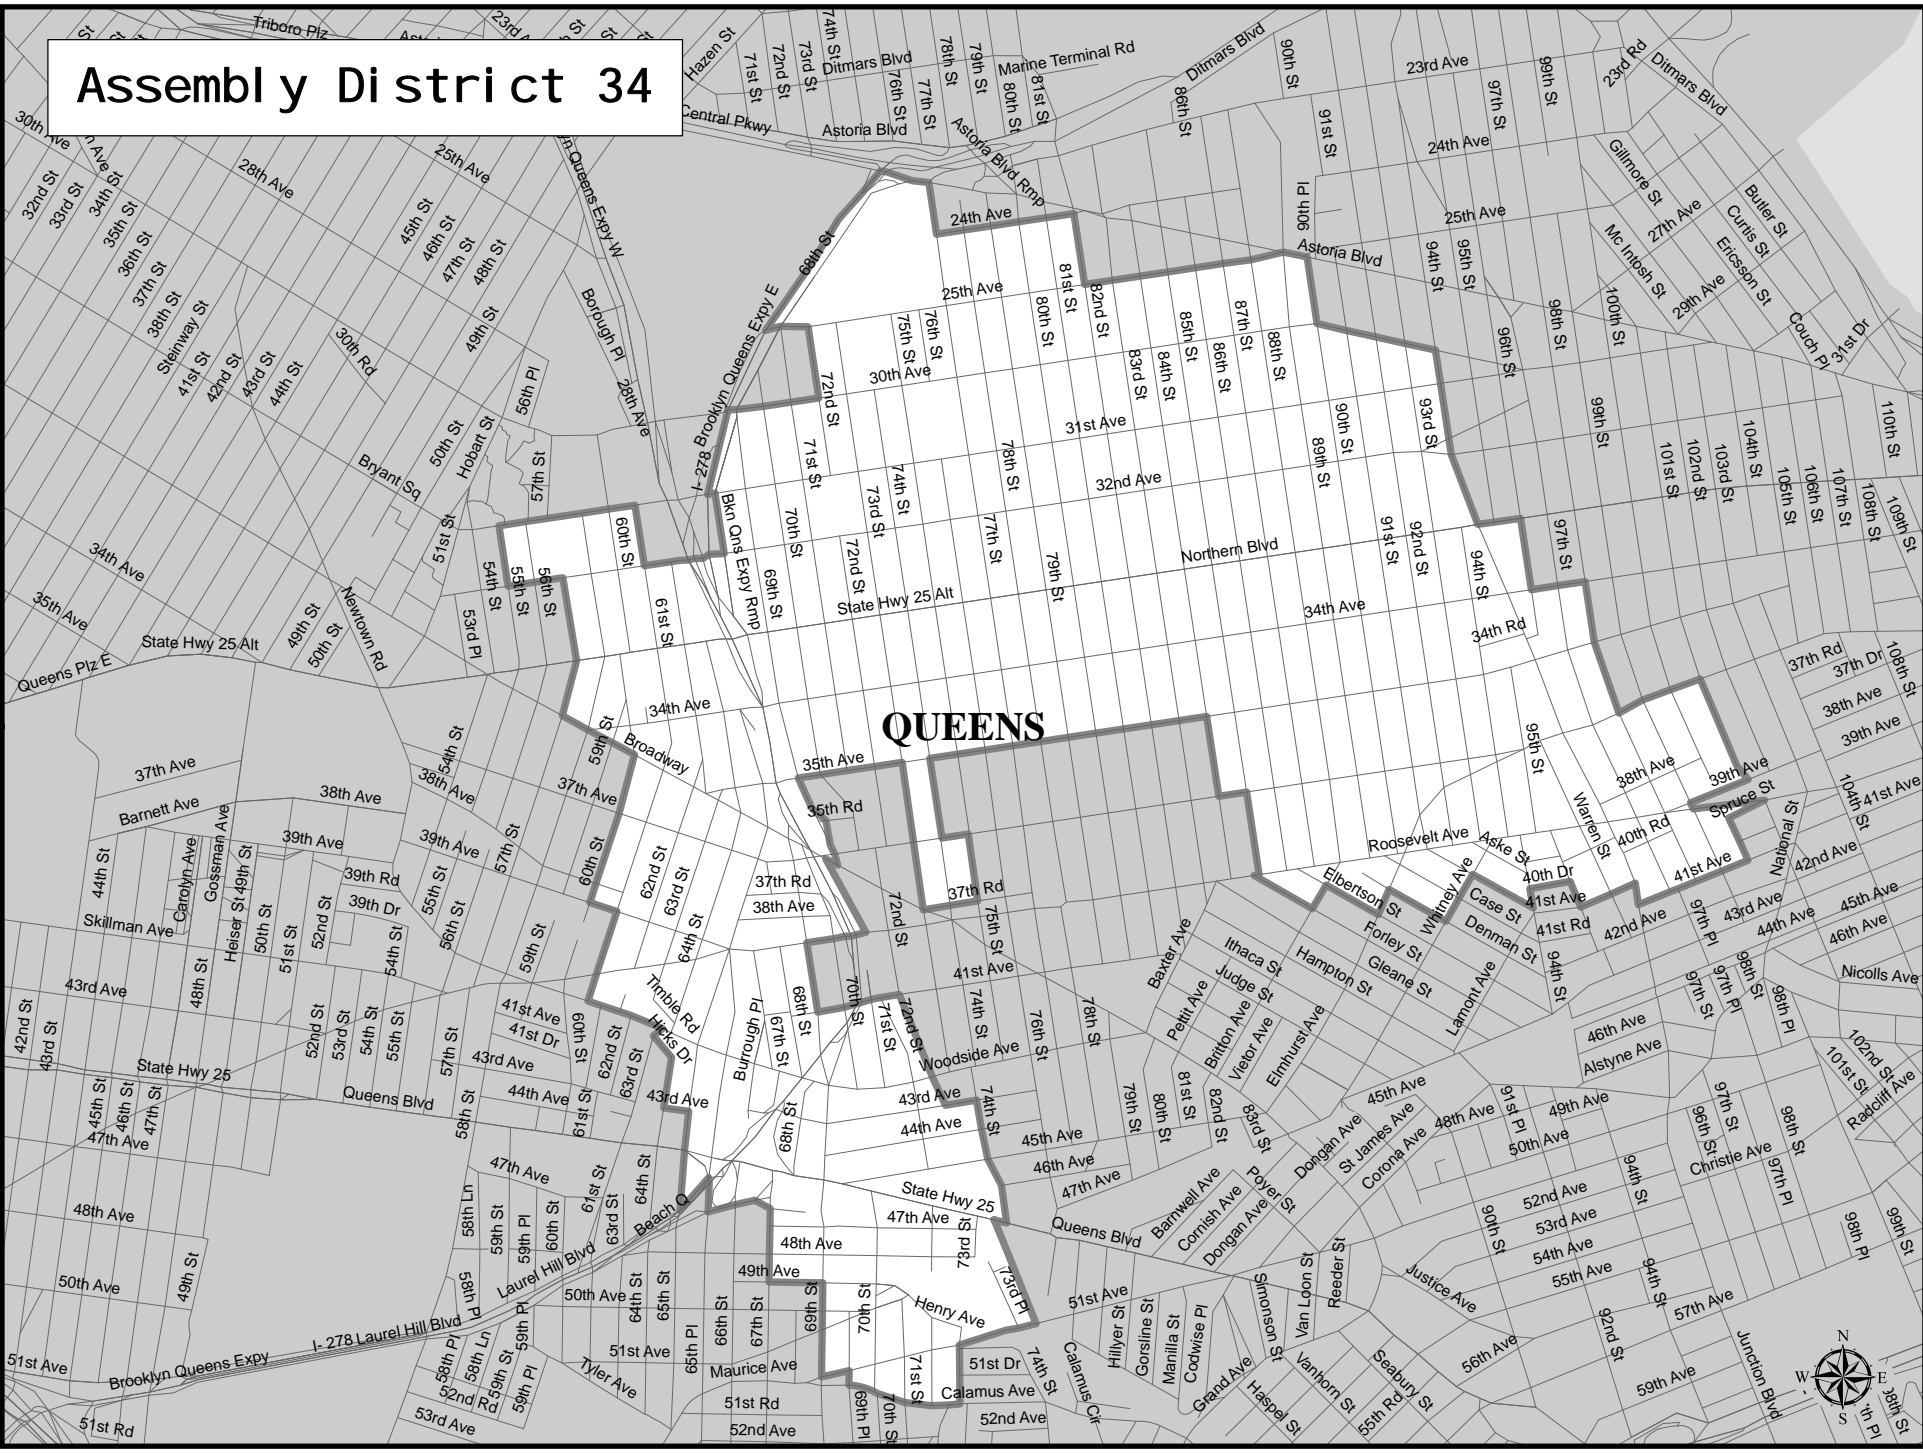

Assembly District 34

QUEENS